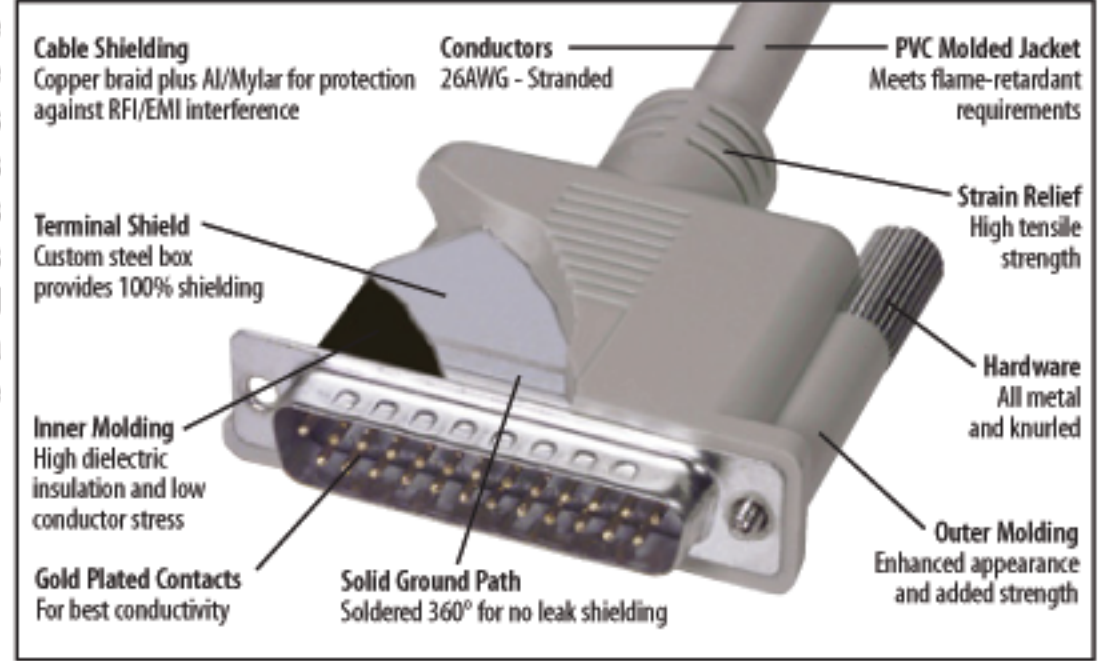

Premium Molded D-sub Cable, DB25 Male / Male, 25 ft

Features for this product

- Foil plus braid shield provides maximum protection against EMI/RFI
- Custom stamped steel internal enclosure provides 100% shielding and a robust strain relief
- Molded backshells provide durability and increased strength at cable entry point
- Gold plated contacts provide reliable connections with repeated mating cycles
- DB25 male to male connectors, lengths range from 2.5 ft. to 50 ft.

L-com's top of the line offering of D-sub cable assemblies provide maximum protection against data corrupting EMI/RFI. Double shielded cable (copper braid plus aluminum mylar foil) and a custom steel internal enclosure separate these cables from any off the shelf D-sub cable on the market. Ideal for any electrically noisy environment where fans, motors or switches are nearby. Custom lengths and pinouts are available with modest minimum requirements.

Premium D-Sub Cable Assemblies - Fully Populated and Double Shielded

The CS2N Series of D-Sub cable assemblies is our top of the line D-Sub cabling offering. These cables offer the best features for those applications where only the best will do. The bulk cable utilizes 26AWG stranded conductors with double shielding (copper braid plus aluminum mylar foil) and flexible PVC jacket. Fully molded backshells also have a unique stamped steel internal enclosure that provides the ultimate in shielding performance. Mounting is done via rugged 4-40 thumbscrews that are easy to grip without the need for a screwdriver. Hex nuts on female connectors are removable to expose 4-40 thumbscrews. Color: Light Gray.